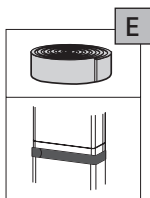

L	Black
L	Brown
N	Blue
N	Grey
⊕	Yellow / Green

380V - 415V 2N ~

L1	Brown
L2	Black
N	Blue
N	Grey
⊕	Yellow / Green

380V - 415V 2N ~

L1	Brown
L2	Black
N1	Blue
N2	Grey
⊕	Yellow / Green

4x

D

50 mm

2x

D

50 mm

112.0711.356

4y

D

50 mm

D