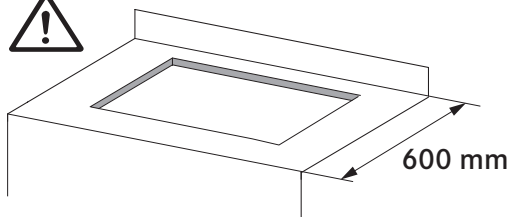

L	Black
L	Brown
N	Blue
N	Grey
⊕	Yellow / Green

380V - 415V 2N ~

L1	Brown
L2	Black
N	Blue
N	Grey
⊕	Yellow / Green

380V - 415V 2N ~

L1	Brown
L2	Black
N1	Blue
N2	Grey
⊕	Yellow / Green

4x

D

50 mm