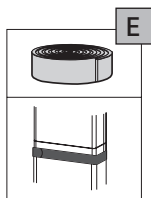

4z

D

50 mm

D

180 mm

112.0711.356